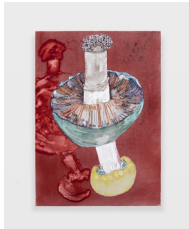

# FALSE FLAG

TRAVIS BOYER | Amongus

**Travis Boyer**  
*Secondary Spore*, 2020  
signed on verso  
Dye and silk velvet on panel  
60 x 42 inches  
152.4 x 106.7 cm

**Travis Boyer**  
*Super Felling Star*, 2019  
signed on verso  
Dye and silk velvet on panel  
60 x 42 inches  
152.4 x 106.7 cm

**Travis Boyer**  
*Sugar Spine*, 2019  
signed on verso  
Dye and silk velvet on panel  
60 x 42 inches  
152.4 x 106.7 cm

**Travis Boyer**  
*The Big Top*, 2019  
signed on verso  
Dye and silk velvet on panel  
60 x 42 inches  
152.4 x 106.7 cm

**Travis Boyer**  
*The Gangs All Here*, 2019  
signed on verso  
Dye and silk velvet on panel  
60 x 42 inches  
152.4 x 106.7 cm

**Travis Boyer**  
*Mountain Dew*, 2019  
signed on verso  
Dye and silk velvet on panel  
40 3/16 x 28 3/16 x 1 5/8 inches (Framed)  
102.1 x 71.6 x 4.1 cm