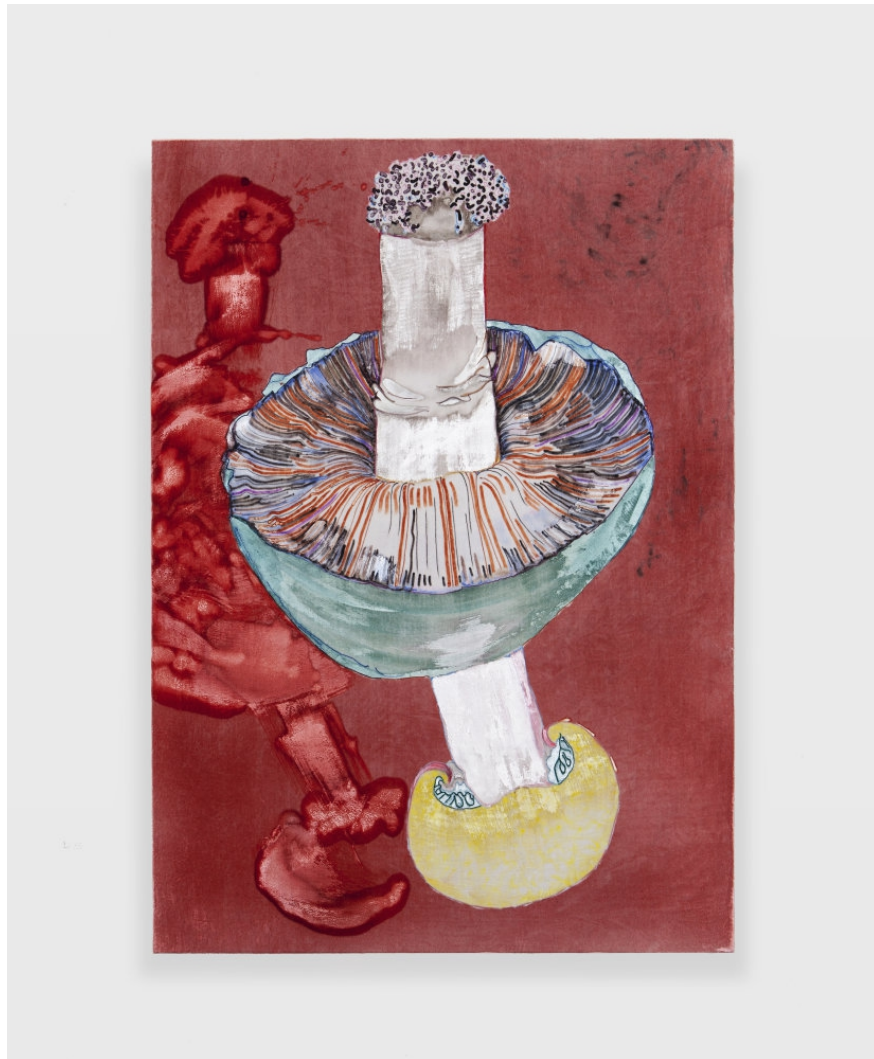

# FALSE FLAG

Travis Boyer  
*Secondary Spore, 2020*

signed on verso  
Dye and silk velvet on panel  
60 x 42 inches  
152.4 x 106.7 cm

# FALSE FLAG

Travis Boyer  
*Super Falling Star*, 2019

signed on verso  
Dye and silk velvet on panel  
60 x 42 inches  
152.4 x 106.7 cm

# FALSE FLAG

Travis Boyer  
*Sugar Spine*, 2019

signed on verso  
Dye and silk velvet on panel  
60 x 42 inches  
152.4 x 106.7 cm

# FALSE FLAG

Travis Boyer  
*The Big Top*, 2019

signed on verso  
Dye and silk velvet on panel  
60 x 42 inches  
152.4 x 106.7 cm