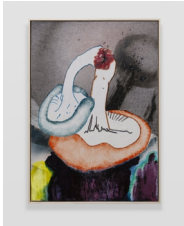

**Travis Boyer**  
*The Gangs All Here*, 2019  
signed on verso  
Dye and silk velvet on panel  
60 x 42 inches  
152.4 x 106.7 cm

**Travis Boyer**  
*Mountain Dew*, 2019  
signed on verso  
Dye and silk velvet on panel  
40 3/16 x 28 3/16 x 1 5/8 inches (Framed)  
102.1 x 71.6 x 4.1 cm

# FALSE FLAG

**Travis Boyer**  
*Stem Cell*, 2019  
signed on verso  
Dye and silk velvet on panel  
60 x 42 inches  
152.4 x 106.7 cm

**Travis Boyer**  
*Chaga Rumchata*, 2019  
signed on verso  
Dye and silk velvet on panel  
60 x 42 inches  
152.4 x 106.7 cm

**Travis Boyer**  
*Carry to Heaven*, 2019  
signed on verso  
Dye and silk velvet on panel  
40 3/16 x 28 3/16 x 1 5/8 inches (Framed)  
102.1 x 71.6 x 4.1 cm

**Travis Boyer**  
*Not Sorry*, 2019  
signed on verso  
Dye and silk velvet on panel  
60 x 42 inches  
152.4 x 106.7 cm

**Travis Boyer**  
*Put the Good in Me*, 2019  
signed on verso  
Dye and silk velvet on panel  
60 x 42 inches  
152.4 x 106.7 cm

**Travis Boyer**  
*Kissing at the End of The World*, 2019  
signed on verso  
Dye and silk velvet on panel  
40 3/16" X 28 3/16" X 1 5/8" (Framed )