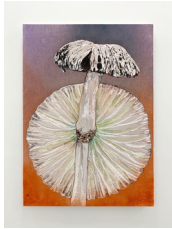

# FALSE FLAG

TRAVIS BOYER | Amongus

**Travis Boyer**  
*Secondary Spore*, 2020  
signed on verso  
Dye and silk velvet on panel  
60 x 42 inches  
152.4 x 106.7 cm

**Travis Boyer**  
*Super Felling Star*, 2019  
signed on verso  
Dye and silk velvet on panel  
60 x 42 inches  
152.4 x 106.7 cm

**Travis Boyer**  
*Sugar Spine*, 2019  
signed on verso  
Dye and silk velvet on panel  
60 x 42 inches  
152.4 x 106.7 cm

**Travis Boyer**  
*The Big Top*, 2019  
signed on verso  
Dye and silk velvet on panel  
60 x 42 inches  
152.4 x 106.7 cm

**Travis Boyer**  
*The Gangs All Here*, 2019  
signed on verso  
Dye and silk velvet on panel  
60 x 42 inches  
152.4 x 106.7 cm

**Travis Boyer**  
*Mountain Dew*, 2019  
signed on verso  
Dye and silk velvet on panel  
40 3/16 x 28 3/16 x 1 5/8 inches (Framed)  
102.1 x 71.6 x 4.1 cm